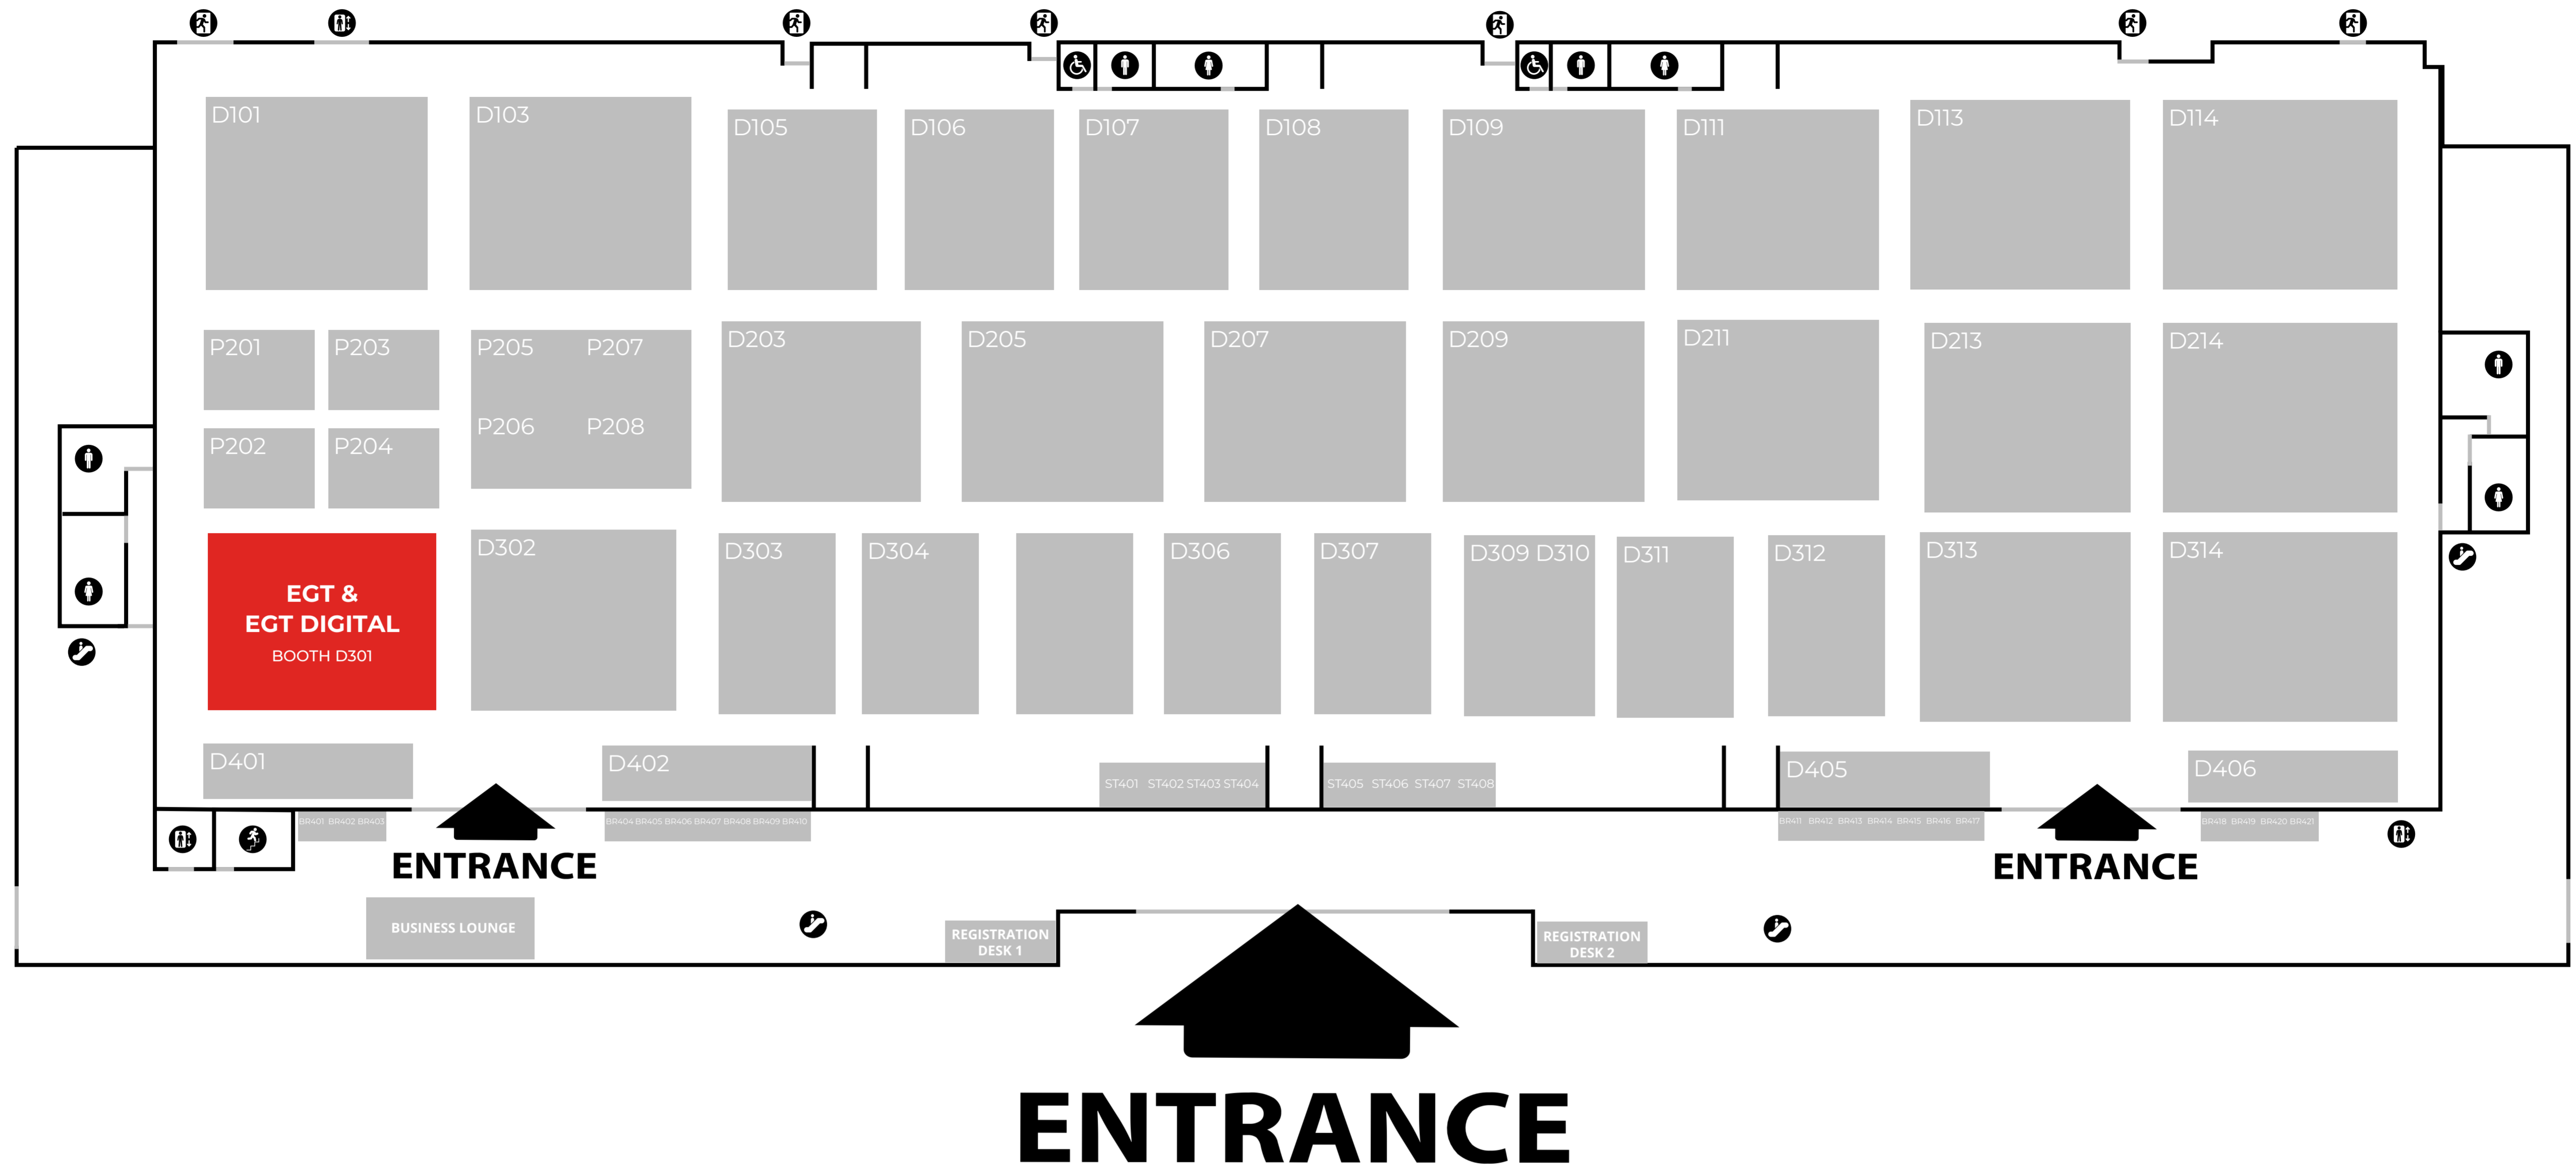

Floor 1

Floor 2

SMX Convention Centre Manila

SIGMA Asia 2024, 04 - 05 June