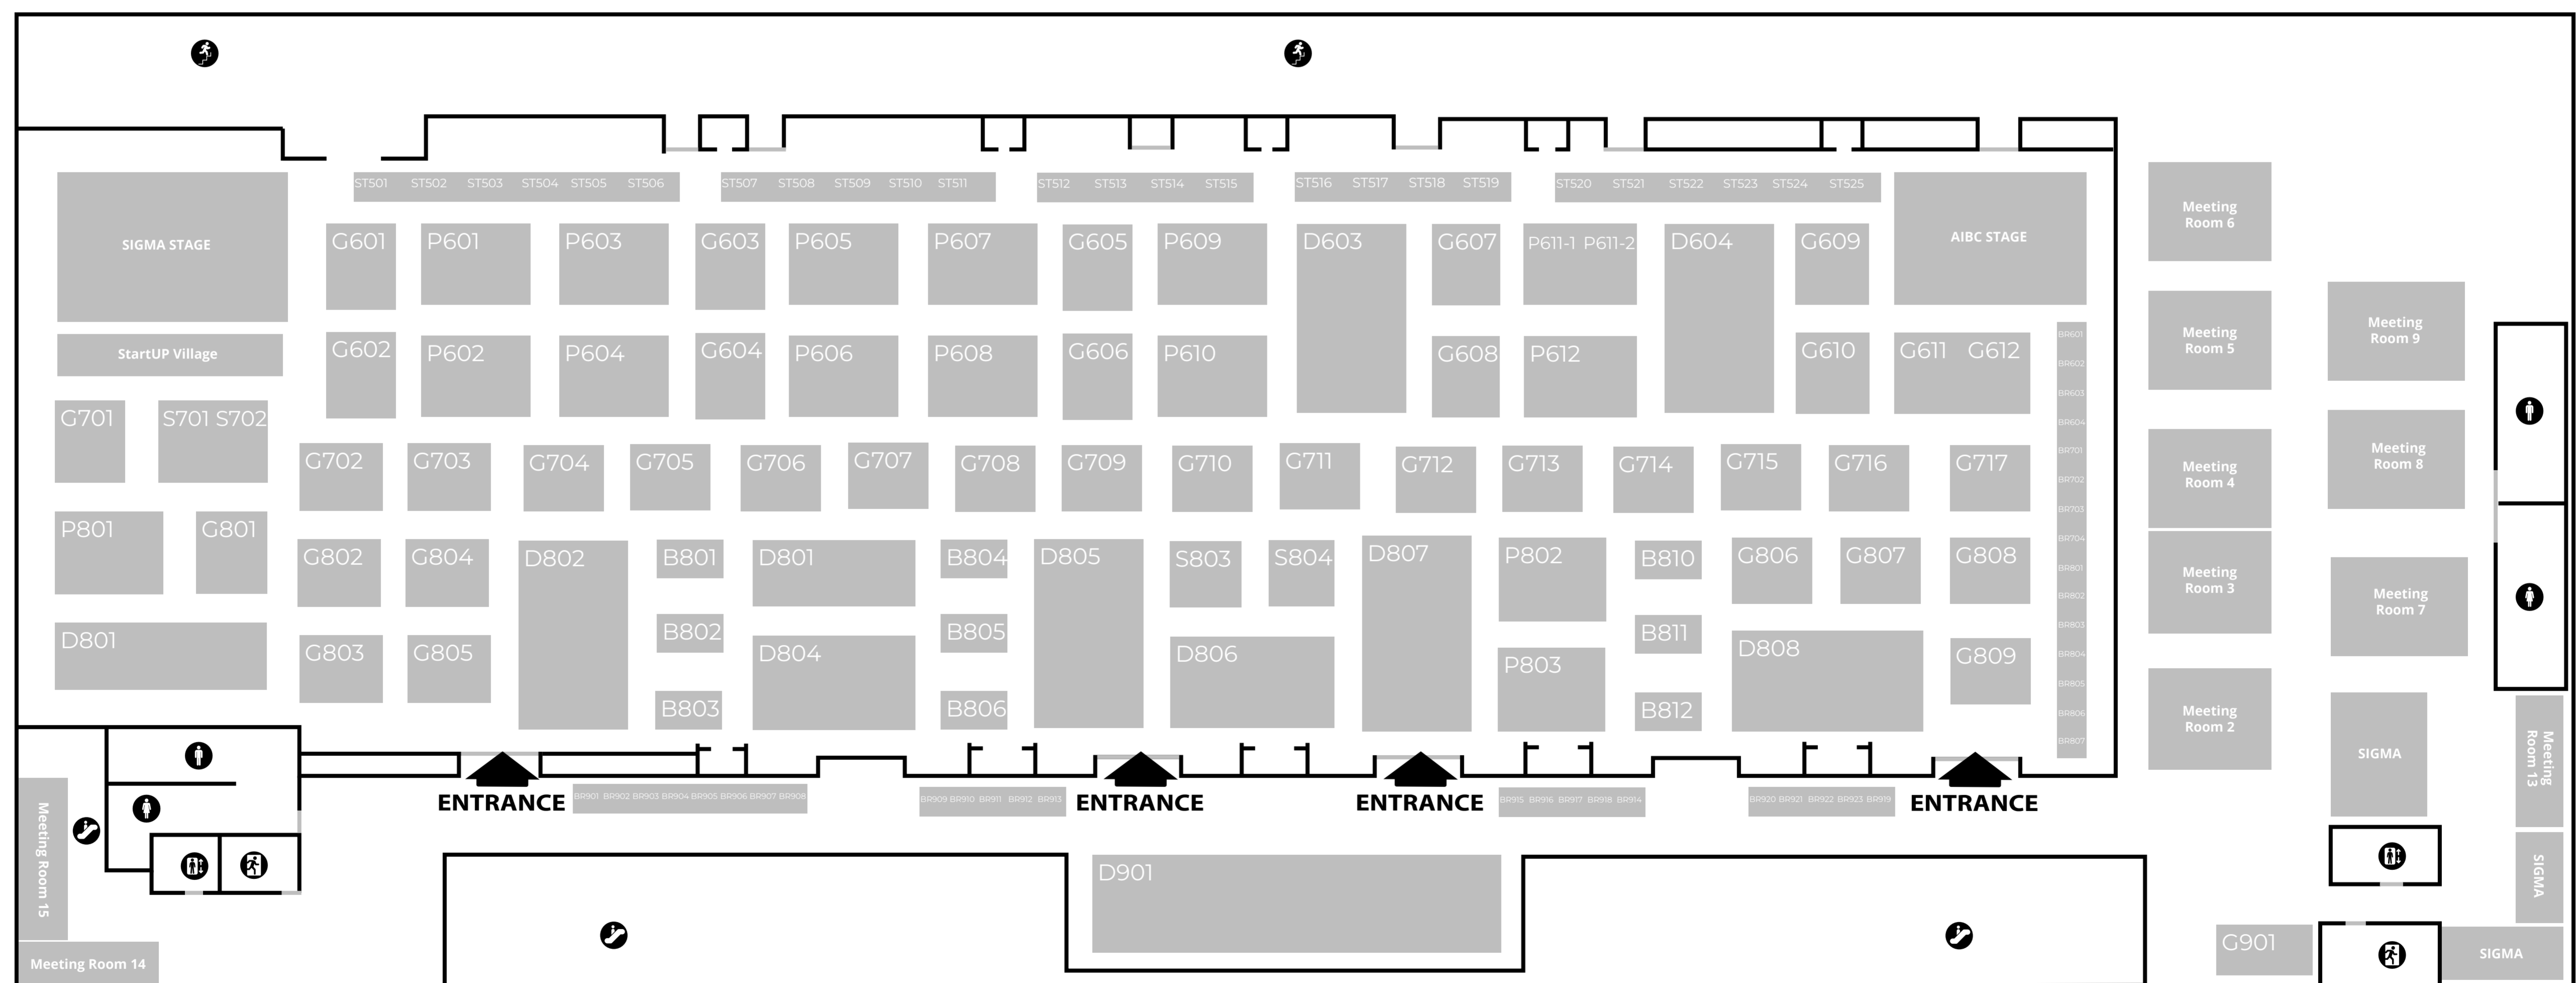

Floor 1

Floor 2

SMX Convention Centre Manila

SIGMA Asia 2024, 04 - 05 June